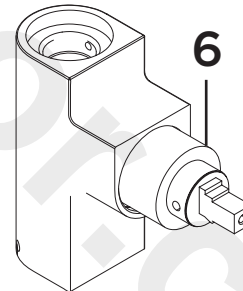

Product Code: CHR EFSNK C-BN

Revision: D4

9

8

7

6

5

4

1

2

1	M5 x 5mm Grub Screw
2	Plinth & O-Ring
3	Shroud
4	Handle Assembly
5	Cartridge Retaining Nut
6	35mm Cartridge
7	Spout Seals Kit
8	EasyFit Tool
9	Reinforcing Plate
10	EasyFit Pack
11	Isolation Valves (Pair)
12	Molykote Grease
13	1/2" BSP Flexible Tails (Pair)

3

Product Code: CHR EFSNK C-BN
Revision: D4

1	M5 x 5mm Grub Screw
2	Plinth & O-Ring
3	Shroud
4	Handle Assembly
5	Cartridge Retaining Nut
6	35mm Cartridge
7	Spout Seals Kit
8	EasyFit Tool
9	Reinforcing Plate
10	EasyFit Pack
11	Isolation Valves (Pair)
12	Molykote Grease
13	1/2" BSP Flexible Tails (Pair)