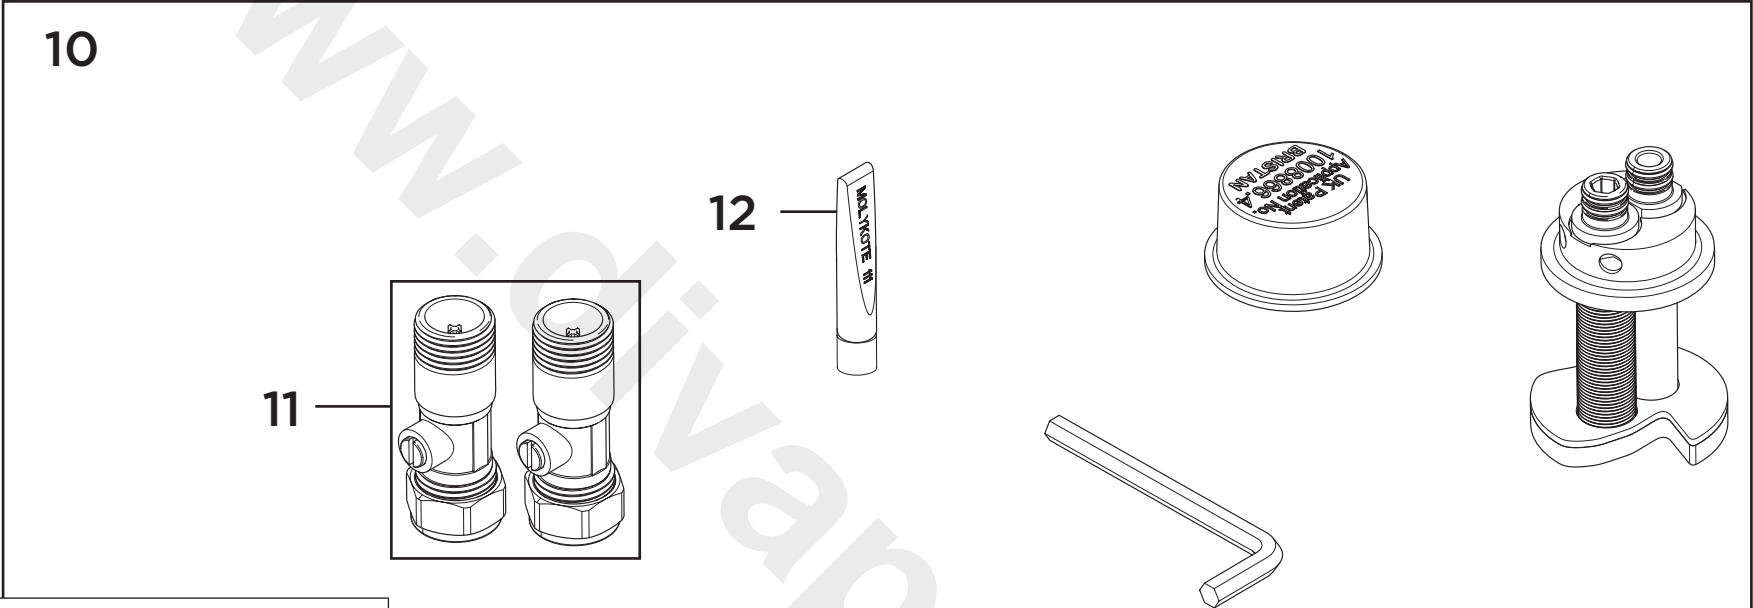

1

2

1	M5 x 5mm Grub Screw
2	Plinth & O-Ring
3	Shroud
4	Handle Assembly
5	Cartridge Retaining Nut
6	35mm Cartridge
7	Spout Seals Kit
8	EasyFit Tool
9	Reinforcing Plate
10	EasyFit Pack
11	Isolation Valves (Pair)
12	Molykote Grease
13	1/2" BSP Flexible Tails (Pair)

3

Product Code: CHR EFSNK C-BN
Revision: D4

1	M5 x 5mm Grub Screw
2	Plinth & O-Ring
3	Shroud
4	Handle Assembly
5	Cartridge Retaining Nut
6	35mm Cartridge
7	Spout Seals Kit
8	EasyFit Tool
9	Reinforcing Plate
10	EasyFit Pack
11	Isolation Valves (Pair)
12	Molykote Grease
13	1/2" BSP Flexible Tails (Pair)